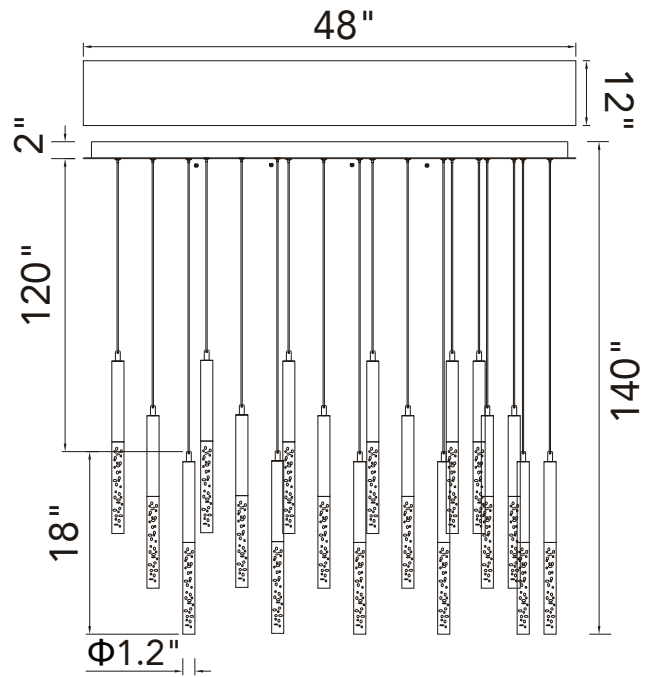

PROJECT: _____
 FIXTURE TYPE: _____
 LOCATION: _____
 CONTACT/PHONE: _____

Item	1703P48-18-101-RC
Collection	DRAGONSWATCH
Category	Chandelier
Finish	Black
Glass	-----
Crystal	-----
Acrylic	Clear Bubble

Shade Color	-----
Min Assembled Height	20"
Max Assembled Height	140"
Width	48"
Length	12"
Extension Wall Mounts	4.3"
Input	120V AC,60HZ,AC

Lumens	1664
Light Source	Integrated LED
Bulb Info.	32W
Included	Yes
Dimmable	Yes
Colour Temp	3000
Weight	26.66 Lbs