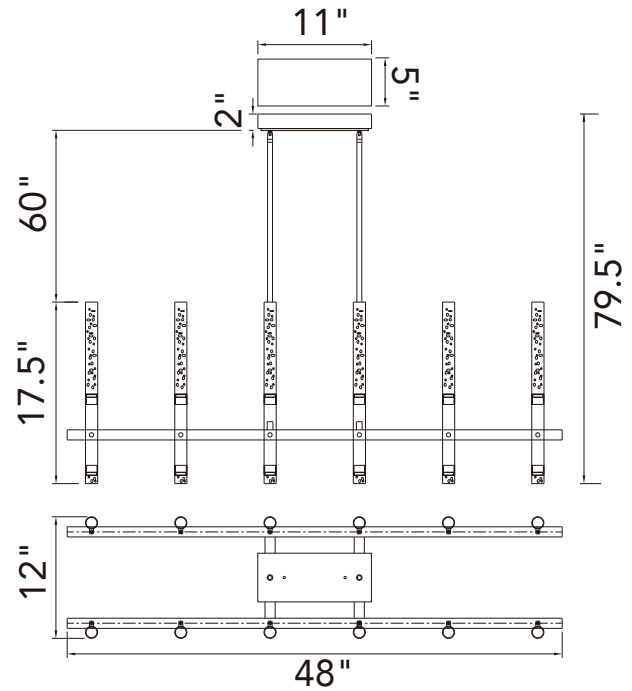

PROJECT: \_\_\_\_\_  
 FIXTURE TYPE: \_\_\_\_\_  
 LOCATION: \_\_\_\_\_  
 CONTACT/PHONE: \_\_\_\_\_

Item	1703P48-12-602-RC
Collection	DRAGONSWATCH
Category	Chandelier
Finish	Satin Gold
Glass	-----
Crystal	-----
Acrylic	Clear Bubble

Shade Color	-----
Min Assembled Height	19.5"
Max Assembled Height	79.5"
Width	48"
Length	12"
Extension Wall Mounts	4.3"
Input	120V AC,60HZ,AC

Lumens	2340
Light Source	Integrated LED
Bulb Info.	45W
Included	Yes
Dimmable	Yes
Colour Temp	3000
Weight	13.86 Lbs