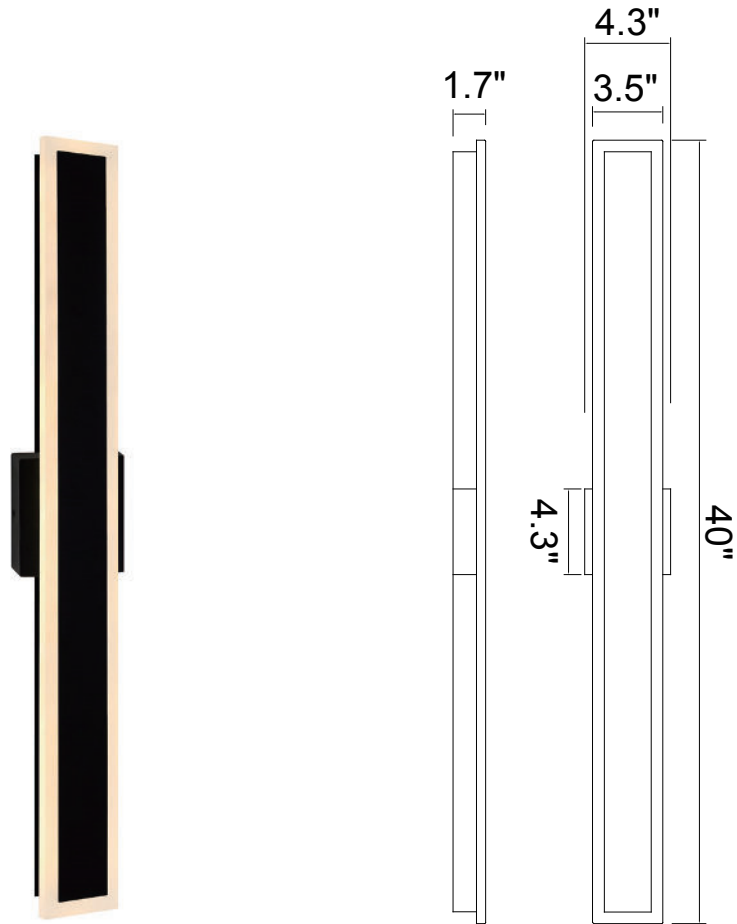

PROJECT: _____
 FIXTURE TYPE: _____
 LOCATION: _____
 CONTACT/PHONE: _____

Item	1694W40-101
Collection	MALIBU
Category	Outdoor Wall Light
Finish	Black
Glass	-----
Crystal	-----
Acrylic	Frosted

Shade Color	-----
Min Assembled Height	40"
Max Assembled Height	40"
Width	3.5"
Length	-----
Extension Wall Mounts	1.7"
Input	120V AC,60HZ,AC

Lumens	468
Light Source	Integrated LED
Bulb Info.	9W
Included	Yes
Dimmable	Yes
Colour Temp	3000
Weight	2.64 Lbs

CWI Lighting
 2775 Broadway
 Buffalo, NY 14227
 USA

CWI Lighting
 140 Steelcase Rd. W.
 Markham ON. L3R 3J9
 Canada