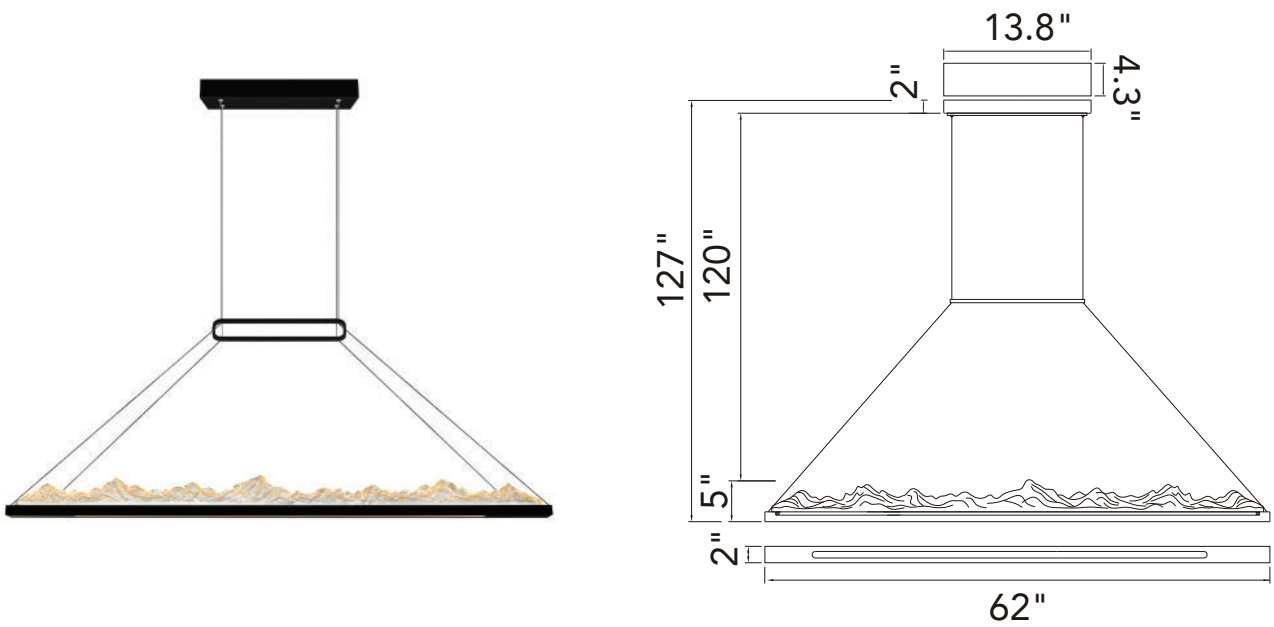

PROJECT: _____
 FIXTURE TYPE: _____
 LOCATION: _____
 CONTACT/PHONE: _____

Item	1601P62-101	Shade Color	-----	Lumens	1976
Collection	HIMALAYAS	Min Assembled Height	19"	Light Source	Integrated LED
Category	Chandelier	Max Assembled Height	127"	Bulb Info.	38W
Finish	Black	Width	62"	Included	Yes
Glass	-----	Length	2"	Dimmable	Yes
Crystal	Clear	Extension Wall Mounts	-----	Colour Temp	3000/4000/5000
Acrylic	-----	Input	120V AC,60HZ,AC	Weight	15.4 Lbs