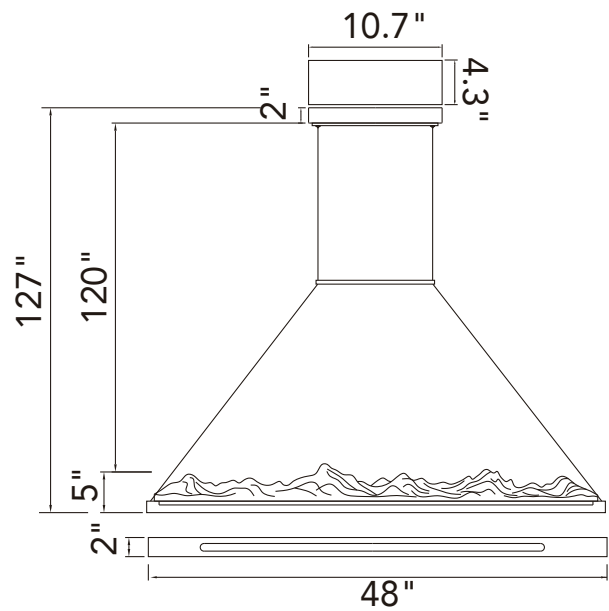

PROJECT: \_\_\_\_\_  
 FIXTURE TYPE: \_\_\_\_\_  
 LOCATION: \_\_\_\_\_  
 CONTACT/PHONE: \_\_\_\_\_

Item	1601P48-624	Shade Color	-----	Lumens	1300
Collection	HIMALAYAS	Min Assembled Height	19"	Light Source	Integrated LED
Category	Chandelier	Max Assembled Height	127"	Bulb Info.	25W
Finish	Brass	Width	48"	Included	Yes
Glass	-----	Length	2"	Dimmable	Yes
Crystal	Clear	Extension Wall Mounts	-----	Colour Temp	3000/4000/5000
Acrylic	-----	Input	120V AC,60HZ,AC	Weight	13.2 Lbs