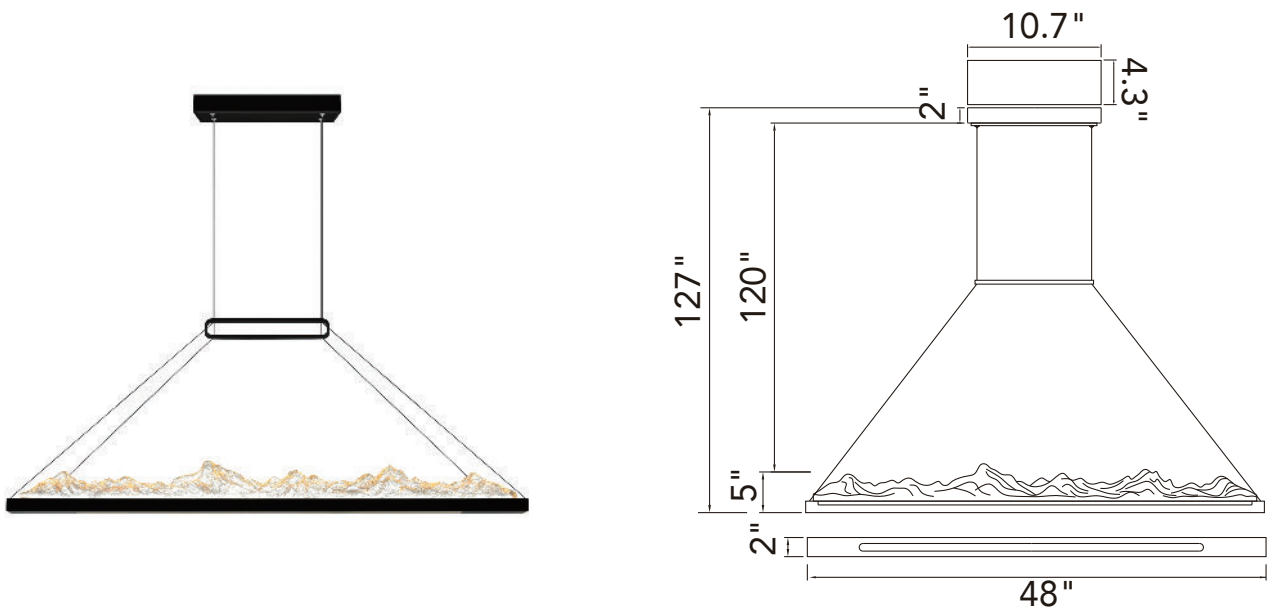

PROJECT: _____
 FIXTURE TYPE: _____
 LOCATION: _____
 CONTACT/PHONE: _____

Item	1601P48-101	Shade Color	-----	Lumens	1300
Collection	HIMALAYAS	Min Assembled Height	19"	Light Source	Integrated LED
Category	Chandelier	Max Assembled Height	127"	Bulb Info.	25W
Finish	Black	Width	48"	Included	Yes
Glass	-----	Length	2"	Dimmable	Yes
Crystal	Clear	Extension Wall Mounts	-----	Colour Temp	3000/4000/5000
Acrylic	-----	Input	120V AC,60HZ,AC	Weight	13.2 Lbs