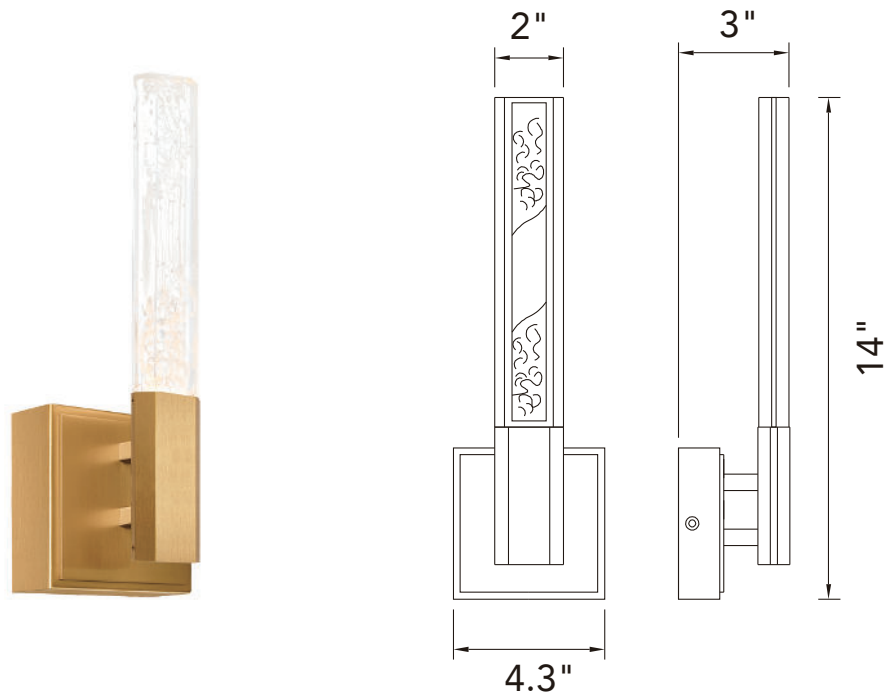

PROJECT: _____
 FIXTURE TYPE: _____
 LOCATION: _____
 CONTACT/PHONE: _____

Item	1589W5-624
Collection	GRETA
Category	Wall Sconce
Finish	Brass
Glass	-----
Crystal	Clear
Acrylic	-----

Shade Color	-----
Min Assembled Height	14.5"
Max Assembled Height	14.5"
Width	4.3"
Length	-----
Extension Wall Mounts	3"
Input	120V AC,60HZ,AC

Lumens	260
Light Source	Integrated LED
Bulb Info.	5W
Included	Yes
Dimmable	Yes
Colour Temp	3000
Weight	2.98 Lbs

CWI Lighting
 2775 Broadway
 Buffalo, NY 14227
 USA

CWI Lighting
 140 Steelcase Rd. W.
 Markham ON. L3R 3J9
 Canada