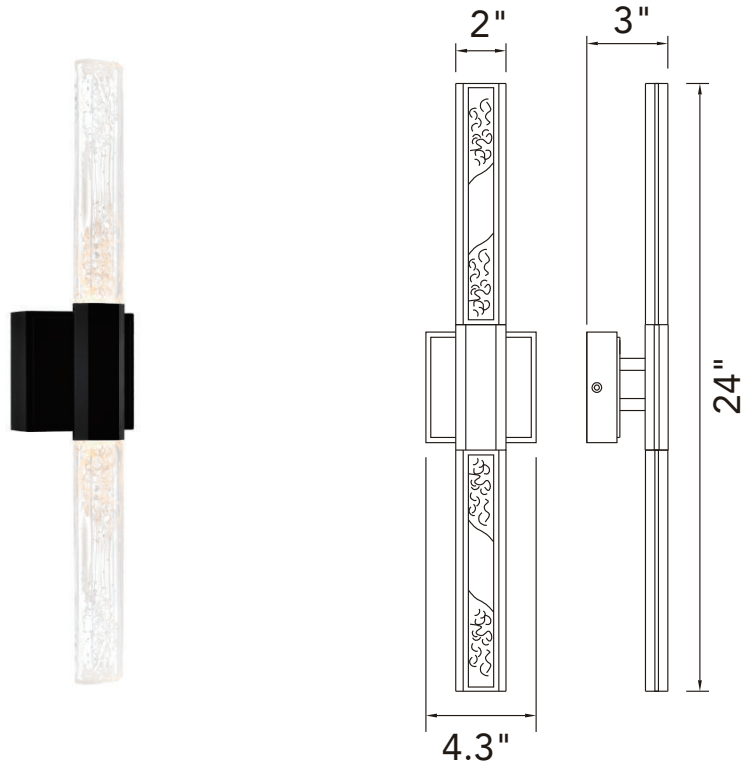

PROJECT: \_\_\_\_\_  
 FIXTURE TYPE: \_\_\_\_\_  
 LOCATION: \_\_\_\_\_  
 CONTACT/PHONE: \_\_\_\_\_

Item	1589W24-101
Collection	GRETA
Category	Vanity Light
Finish	Black
Glass	-----
Crystal	Clear
Acrylic	-----

Shade Color	-----
Min Assembled Height	24"
Max Assembled Height	24"
Width	4.3"
Length	-----
Extension Wall Mounts	3"
Input	120V AC,60HZ,AC

Lumens	468
Light Source	Integrated LED
Bulb Info.	9W
Included	Yes
Dimmable	Yes
Colour Temp	3000
Weight	4.17 Lbs