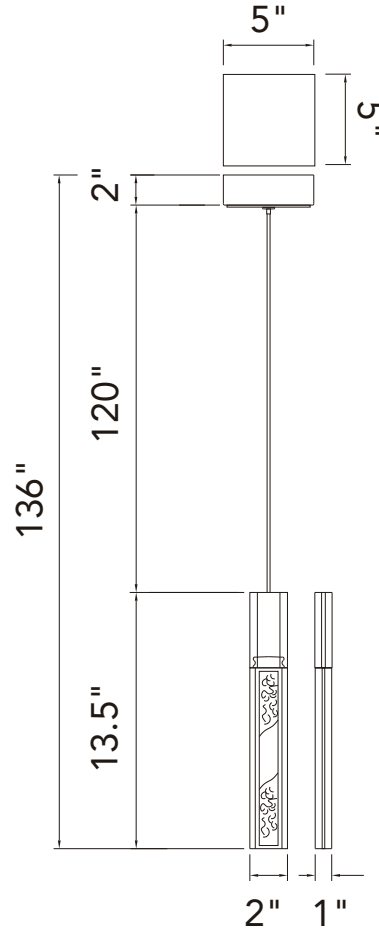

PROJECT: \_\_\_\_\_  
 FIXTURE TYPE: \_\_\_\_\_  
 LOCATION: \_\_\_\_\_  
 CONTACT/PHONE: \_\_\_\_\_

Item	1589P5-1-101
Collection	GRETA
Category	Mini Pendant
Finish	Black
Glass	-----
Crystal	Clear
Acrylic	-----

Shade Color	-----
Min Assembled Height	16"
Max Assembled Height	136"
Width	2"
Length	1"
Extension Wall Mounts	-----
Input	120V AC,60HZ,AC

Lumens	260
Light Source	Integrated LED
Bulb Info.	5W
Included	Yes
Dimmable	Yes
Colour Temp	3000
Weight	2.86 Lbs