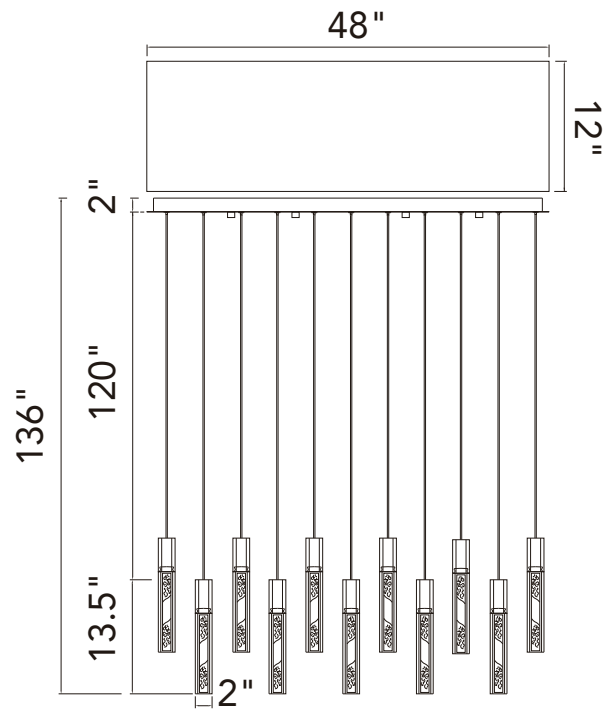

PROJECT: _____
 FIXTURE TYPE: _____
 LOCATION: _____
 CONTACT/PHONE: _____

Item	1589P48-17-624-RC
Collection	GRETA
Category	Chandelier
Finish	Brass
Glass	-----
Crystal	Clear
Acrylic	-----

Shade Color	-----
Min Assembled Height	16"
Max Assembled Height	136"
Width	48"
Length	12"
Extension Wall Mounts	-----
Input	120V AC,60HZ,AC

Lumens	3640
Light Source	Integrated LED
Bulb Info.	70W
Included	Yes
Dimmable	Yes
Colour Temp	3000
Weight	35.95 Lbs

CWI Lighting
 2775 Broadway
 Buffalo, NY 14227
 USA

CWI Lighting
 140 Steelcase Rd. W.
 Markham ON. L3R 3J9
 Canada