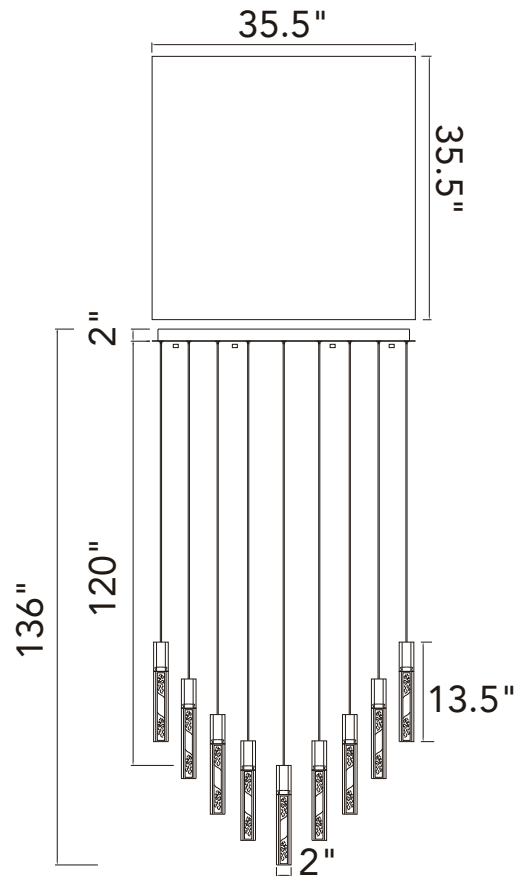

PROJECT: _____
 FIXTURE TYPE: _____
 LOCATION: _____
 CONTACT/PHONE: _____

Item	1589P36-41-624
Collection	GRETA
Category	Chandelier
Finish	Brass
Glass	-----
Crystal	Clear
Acrylic	-----

Shade Color	-----
Min Assembled Height	16"
Max Assembled Height	136"
Width	36"
Length	36"
Extension Wall Mounts	-----
Input	120V AC,60HZ,AC

Lumens	9880
Light Source	Integrated LED
Bulb Info.	190W
Included	Yes
Dimmable	Yes
Colour Temp	3000
Weight	95.30 Lbs

CWI Lighting
 2775 Broadway
 Buffalo, NY 14227
 USA

CWI Lighting
 140 Steelcase Rd. W.
 Markham ON. L3R 3J9
 Canada