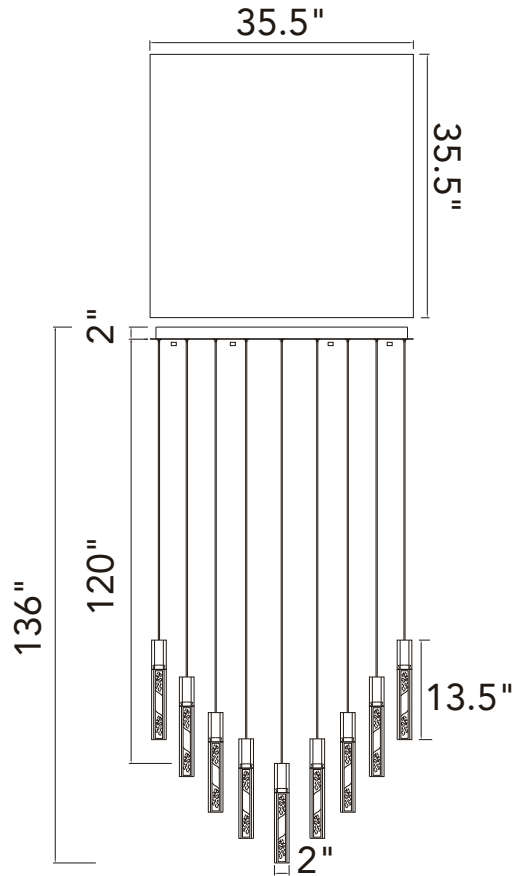

PROJECT: \_\_\_\_\_  
 FIXTURE TYPE: \_\_\_\_\_  
 LOCATION: \_\_\_\_\_  
 CONTACT/PHONE: \_\_\_\_\_

Item	1589P36-41-101
Collection	GRETA
Category	Chandelier
Finish	Black
Glass	-----
Crystal	Clear
Acrylic	-----

Shade Color	-----
Min Assembled Height	16"
Max Assembled Height	136"
Width	36"
Length	36"
Extension Wall Mounts	-----
Input	120V AC,60HZ,AC

Lumens	9880
Light Source	Integrated LED
Bulb Info.	190W
Included	Yes
Dimmable	Yes
Colour Temp	3000
Weight	95.30 Lbs