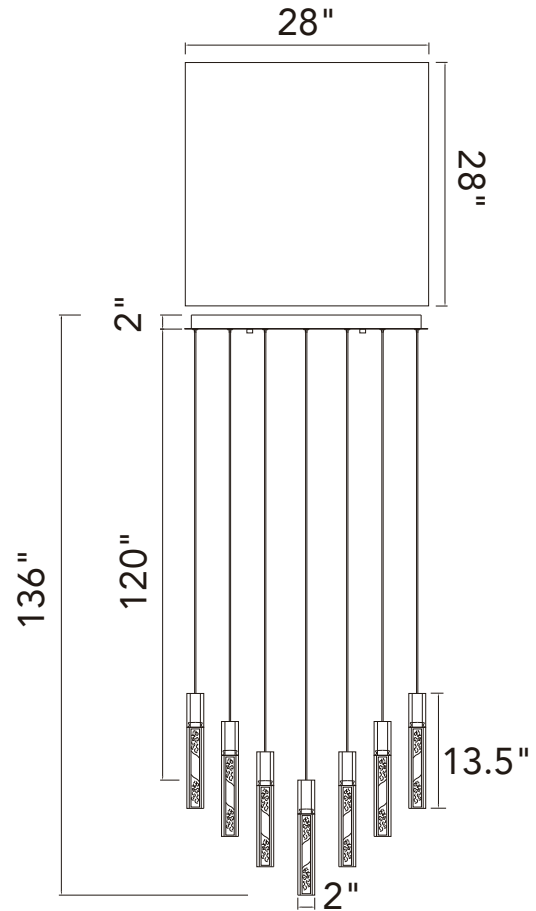

PROJECT: _____
 FIXTURE TYPE: _____
 LOCATION: _____
 CONTACT/PHONE: _____

Item	1589P28-25-624
Collection	GRETA
Category	Chandelier
Finish	Brass
Glass	-----
Crystal	Clear
Acrylic	-----

Shade Color	-----
Min Assembled Height	16"
Max Assembled Height	136"
Width	28"
Length	28"
Extension Wall Mounts	-----
Input	120V AC,60HZ,AC

Lumens	5720
Light Source	Integrated LED
Bulb Info.	110W
Included	Yes
Dimmable	Yes
Colour Temp	3000
Weight	55.39 Lbs

CWI Lighting
 2775 Broadway
 Buffalo, NY 14227
 USA

CWI Lighting
 140 Steelcase Rd. W.
 Markham ON. L3R 3J9
 Canada