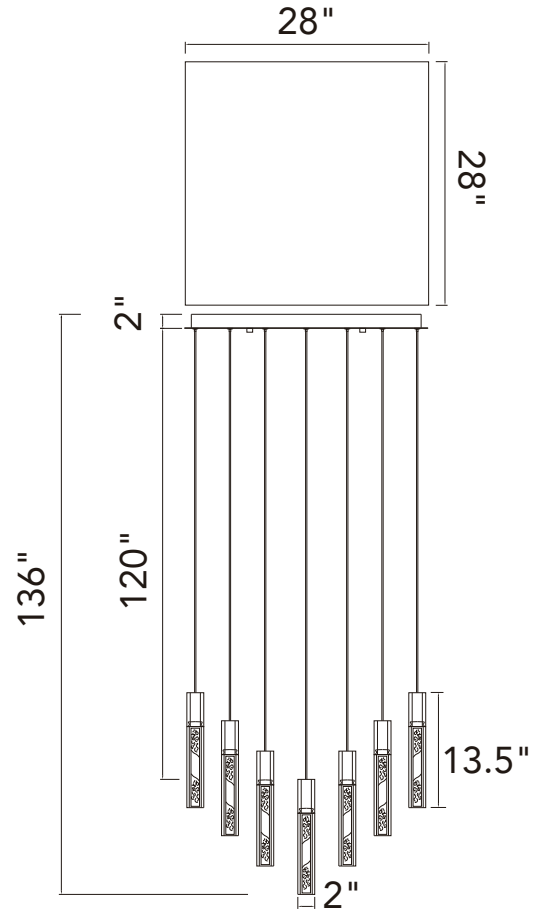

PROJECT: _____
 FIXTURE TYPE: _____
 LOCATION: _____
 CONTACT/PHONE: _____

Item	1589P28-25-101
Collection	GRETA
Category	Chandelier
Finish	Black
Glass	-----
Crystal	Clear
Acrylic	-----

Shade Color	-----
Min Assembled Height	16"
Max Assembled Height	136"
Width	28"
Length	28"
Extension Wall Mounts	-----
Input	120V AC,60HZ,AC

Lumens	5720
Light Source	Integrated LED
Bulb Info.	110W
Included	Yes
Dimmable	Yes
Colour Temp	3000
Weight	55.39 Lbs

CWI Lighting
 2775 Broadway
 Buffalo, NY 14227
 USA

CWI Lighting
 140 Steelcase Rd. W.
 Markham ON. L3R 3J9
 Canada