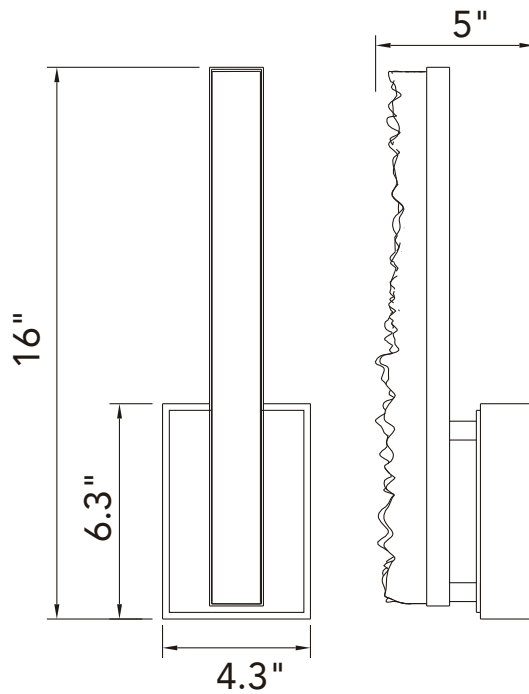

PROJECT: _____
 FIXTURE TYPE: _____
 LOCATION: _____
 CONTACT/PHONE: _____

Item	1588W5-1-624
Collection	STAGGER
Category	Wall Sconce
Finish	Brass
Glass	-----
Crystal	Clear
Acrylic	-----

Shade Color	-----
Min Assembled Height	16"
Max Assembled Height	16"
Width	4.3"
Length	-----
Extension Wall Mounts	5"
Input	120V AC,60HZ,AC

Lumens	520
Light Source	Integrated LED
Bulb Info.	10W
Included	Yes
Dimmable	Yes
Colour Temp	3000
Weight	5.57 Lbs

CWI Lighting
 2775 Broadway
 Buffalo, NY 14227
 USA

CWI Lighting
 140 Steelcase Rd. W.
 Markham ON. L3R 3J9
 Canada