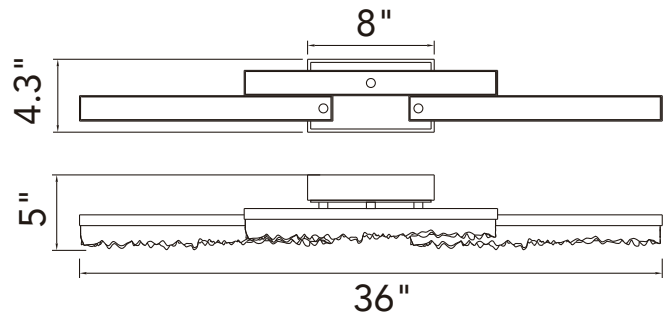

PROJECT: _____
 FIXTURE TYPE: _____
 LOCATION: _____
 CONTACT/PHONE: _____

Item	1588W36-3-624	Shade Color	-----	Lumens	1560
Collection	STAGGER	Min Assembled Height	4.3"	Light Source	Integrated LED
Category	Vanity Light	Max Assembled Height	4.3"	Bulb Info.	30W
Finish	Brass	Width	36"	Included	Yes
Glass	-----	Length	-----	Dimmable	Yes
Crystal	Clear	Extension Wall Mounts	5"	Colour Temp	3000
Acrylic	-----	Input	120V AC,60HZ,AC	Weight	12.34 Lbs