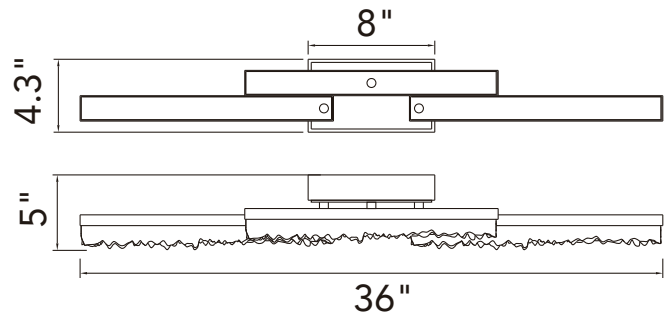

PROJECT: _____
 FIXTURE TYPE: _____
 LOCATION: _____
 CONTACT/PHONE: _____

Item	1588W36-3-101	Shade Color	-----	Lumens	1560
Collection	STAGGER	Min Assembled Height	4.3"	Light Source	Integrated LED
Category	Vanity Light	Max Assembled Height	4.3"	Bulb Info.	30W
Finish	Black	Width	36"	Included	Yes
Glass	-----	Length	-----	Dimmable	Yes
Crystal	Clear	Extension Wall Mounts	5"	Colour Temp	3000
Acrylic	-----	Input	120V AC,60HZ,AC	Weight	12.34 Lbs