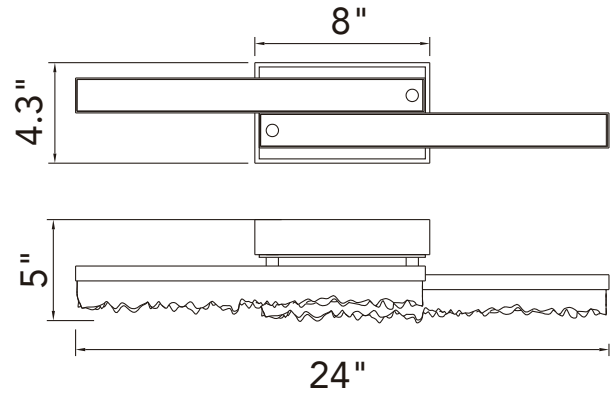

PROJECT: _____
 FIXTURE TYPE: _____
 LOCATION: _____
 CONTACT/PHONE: _____

Item	1588W24-2-101	Shade Color	-----	Lumens	1040
Collection	STAGGER	Min Assembled Height	4.3"	Light Source	Integrated LED
Category	Vanity Light	Max Assembled Height	4.3"	Bulb Info.	20W
Finish	Black	Width	24"	Included	Yes
Glass	-----	Length	-----	Dimmable	Yes
Crystal	Clear	Extension Wall Mounts	5"	Colour Temp	3000
Acrylic	-----	Input	120V AC,60HZ,AC	Weight	8.91 Lbs