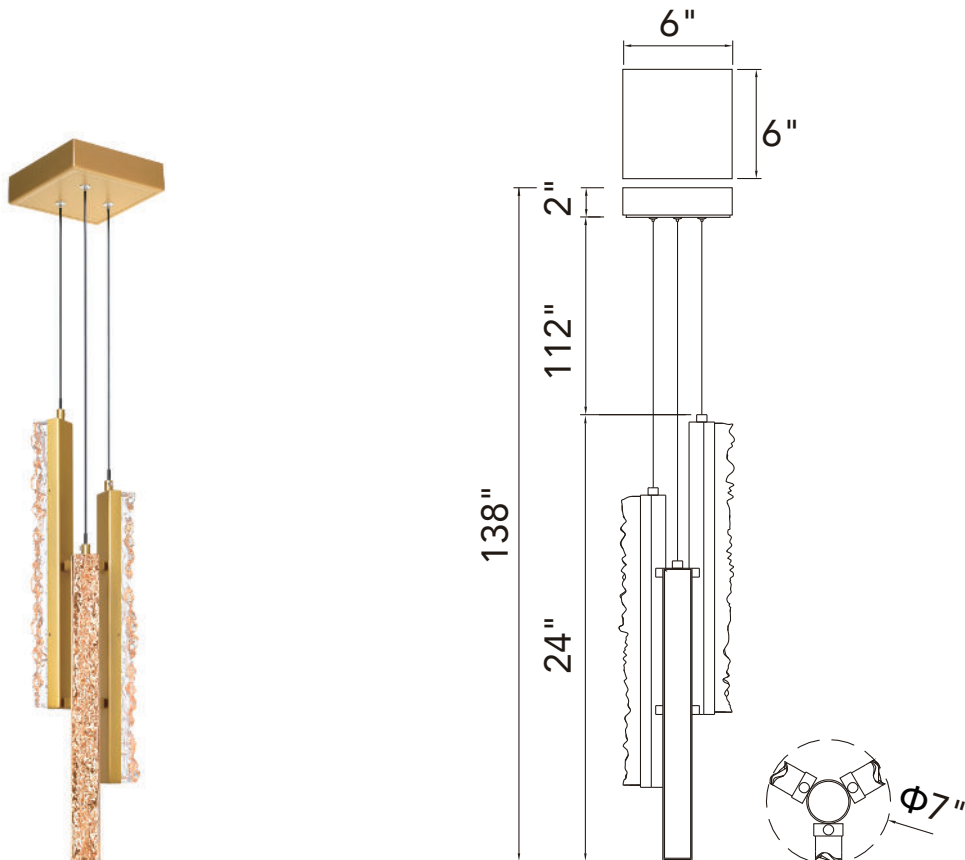

PROJECT: \_\_\_\_\_  
 FIXTURE TYPE: \_\_\_\_\_  
 LOCATION: \_\_\_\_\_  
 CONTACT/PHONE: \_\_\_\_\_

Item	1588P6-3-624
Collection	STAGGER
Category	Mini Pendant
Finish	Brass
Glass	-----
Crystal	Clear
Acrylic	-----

Shade Color	-----
Min Assembled Height	24"
Max Assembled Height	138"
Width	6"
Length	6"
Extension Wall Mounts	-----
Input	120V AC,60HZ,AC

Lumens	1560
Light Source	Integrated LED
Bulb Info.	30W
Included	Yes
Dimmable	Yes
Colour Temp	3000
Weight	12.36 Lbs