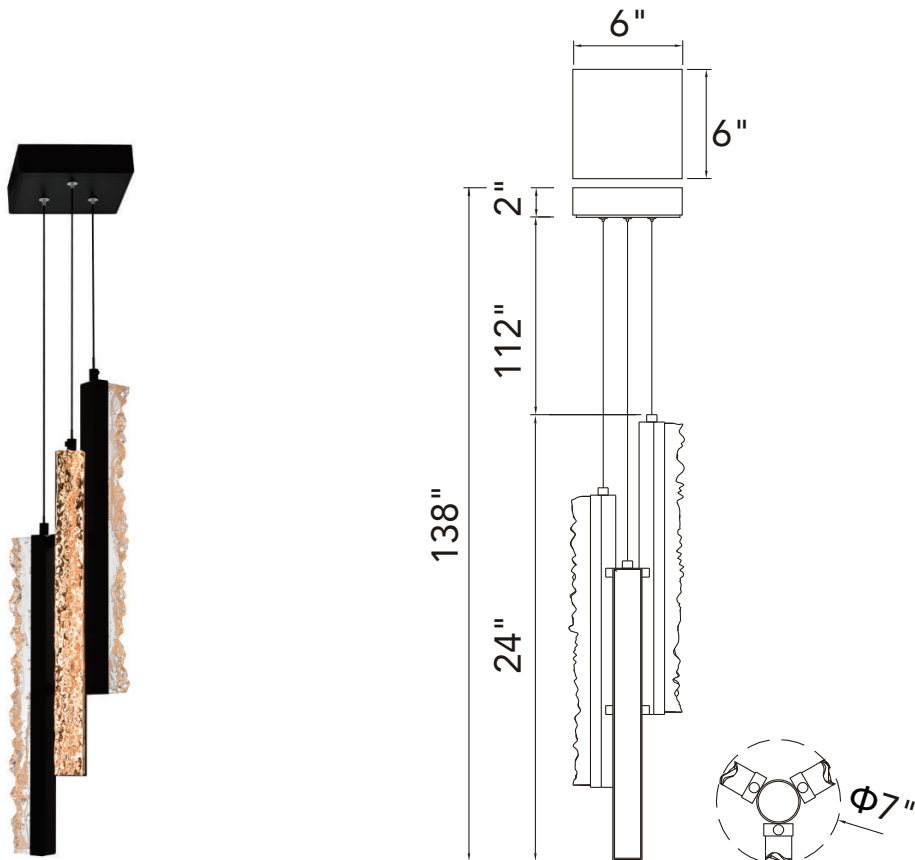

PROJECT: _____
 FIXTURE TYPE: _____
 LOCATION: _____
 CONTACT/PHONE: _____

Item	1588P6-3-101
Collection	STAGGER
Category	Mini Pendant
Finish	Black
Glass	-----
Crystal	Clear
Acrylic	-----

Shade Color	-----
Min Assembled Height	24"
Max Assembled Height	138"
Width	6"
Length	6"
Extension Wall Mounts	-----
Input	120V AC,60HZ,AC

Lumens	1560
Light Source	Integrated LED
Bulb Info.	30W
Included	Yes
Dimmable	Yes
Colour Temp	3000
Weight	12.36 Lbs

CWI Lighting
 2775 Broadway
 Buffalo, NY 14227
 USA

CWI Lighting
 140 Steelcase Rd. W.
 Markham ON. L3R 3J9
 Canada