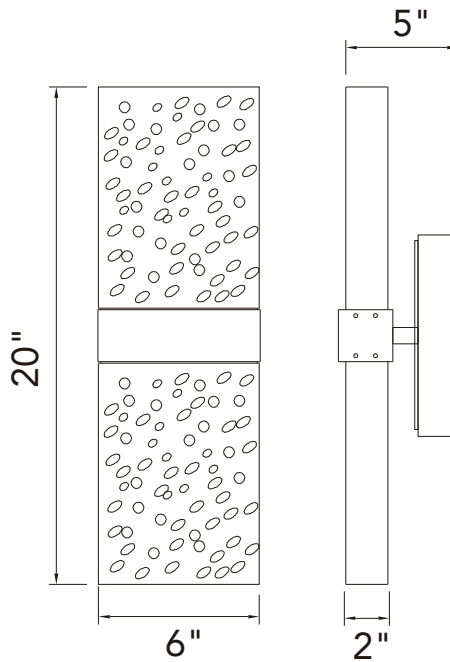

PROJECT: _____
 FIXTURE TYPE: _____
 LOCATION: _____
 CONTACT/PHONE: _____

Item	1587W20-2-624
Collection	LAVA
Category	Wall Sconce
Finish	Brass
Glass	-----
Crystal	Clear
Acrylic	-----

Shade Color	-----
Min Assembled Height	20"
Max Assembled Height	20"
Width	6"
Length	-----
Extension Wall Mounts	5"
Input	120V AC,60HZ,AC

Lumens	1040
Light Source	Integrated LED
Bulb Info.	20W
Included	Yes
Dimmable	Yes
Colour Temp	2700/3000/3500/4000/5000
Weight	18.04 Lbs

CWI Lighting
 2775 Broadway
 Buffalo, NY 14227
 USA

CWI Lighting
 140 Steelcase Rd. W.
 Markham ON. L3R 3J9
 Canada