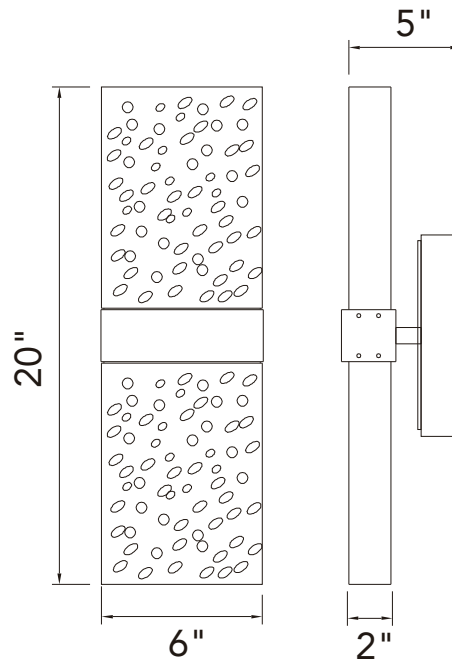

PROJECT: _____
 FIXTURE TYPE: _____
 LOCATION: _____
 CONTACT/PHONE: _____

Item	1587W20-2-101
Collection	LAVA
Category	Wall Sconce
Finish	Black
Glass	-----
Crystal	Clear
Acrylic	-----

Shade Color	-----
Min Assembled Height	20"
Max Assembled Height	20"
Width	6"
Length	-----
Extension Wall Mounts	5"
Input	120V AC,60HZ,AC

Lumens	1040
Light Source	Integrated LED
Bulb Info.	20W
Included	Yes
Dimmable	Yes
Colour Temp	2700/3000/3500/4000/5000
Weight	18.04 Lbs

CWI Lighting
 2775 Broadway
 Buffalo, NY 14227
 USA

CWI Lighting
 140 Steelcase Rd. W.
 Markham ON. L3R 3J9
 Canada