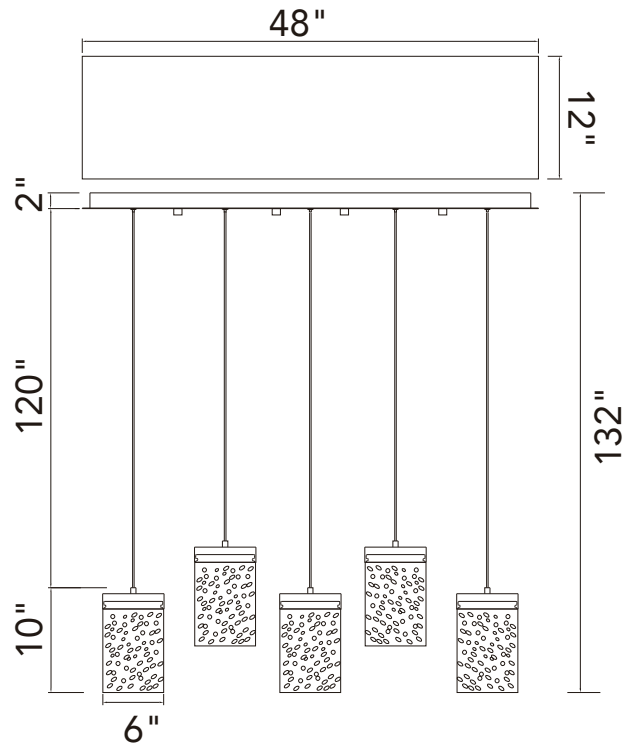

PROJECT: \_\_\_\_\_  
 FIXTURE TYPE: \_\_\_\_\_  
 LOCATION: \_\_\_\_\_  
 CONTACT/PHONE: \_\_\_\_\_

Item	1587P48-14-624-RC
Collection	LAVA
Category	Chandelier
Finish	Brass
Glass	-----
Crystal	Clear
Acrylic	-----

Shade Color	-----
Min Assembled Height	12"
Max Assembled Height	132"
Width	48"
Length	12"
Extension Wall Mounts	-----
Input	120V AC,60HZ,AC

Lumens	7800
Light Source	Integrated LED
Bulb Info.	150W
Included	Yes
Dimmable	Yes
Colour Temp	3000K
Weight	110.88 Lbs