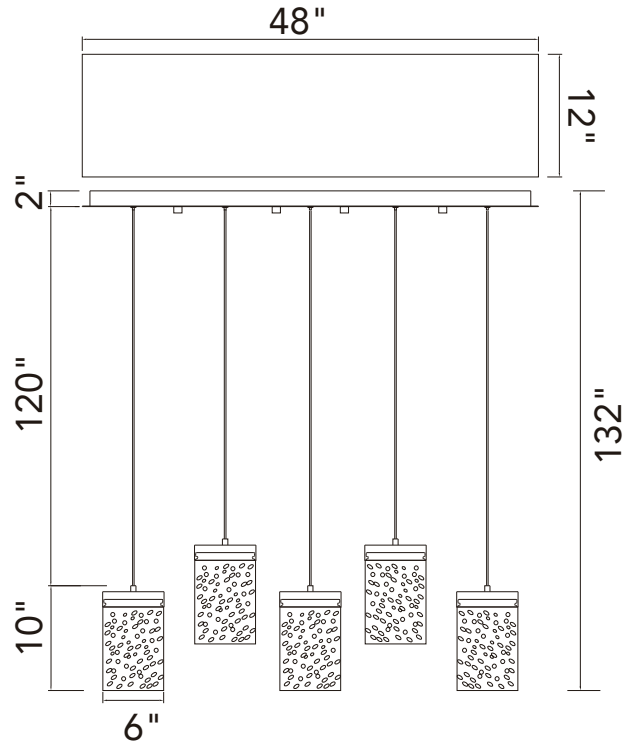

PROJECT: \_\_\_\_\_  
 FIXTURE TYPE: \_\_\_\_\_  
 LOCATION: \_\_\_\_\_  
 CONTACT/PHONE: \_\_\_\_\_

Item	1587P48-14-101-RC
Collection	LAVA
Category	Chandelier
Finish	Black
Glass	-----
Crystal	Clear
Acrylic	-----

Shade Color	-----
Min Assembled Height	12"
Max Assembled Height	132"
Width	48"
Length	12"
Extension Wall Mounts	-----
Input	120V AC,60HZ,AC

Lumens	7800
Light Source	Integrated LED
Bulb Info.	150W
Included	Yes
Dimmable	Yes
Colour Temp	3000K
Weight	110.88 Lbs