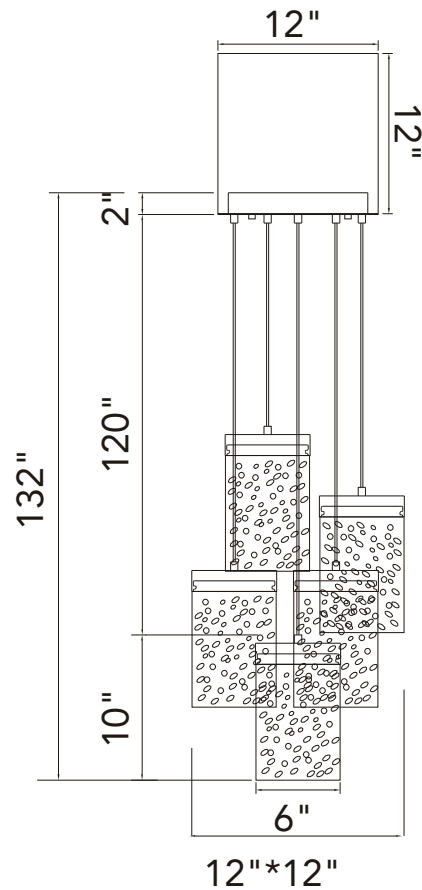

PROJECT: _____
 FIXTURE TYPE: _____
 LOCATION: _____
 CONTACT/PHONE: _____

Item	1587P12-5-624
Collection	LAVA
Category	Mini Pendant
Finish	Brass
Glass	-----
Crystal	Clear
Acrylic	-----

Shade Color	-----
Min Assembled Height	12"
Max Assembled Height	132"
Width	12"
Length	12"
Extension Wall Mounts	-----
Input	120V AC,60HZ,AC

Lumens	2860
Light Source	Integrated LED
Bulb Info.	55W
Included	Yes
Dimmable	Yes
Colour Temp	3000K
Weight	37.4 Lbs

CWI Lighting
 2775 Broadway
 Buffalo, NY 14227
 USA

CWI Lighting
 140 Steelcase Rd. W.
 Markham ON. L3R 3J9
 Canada