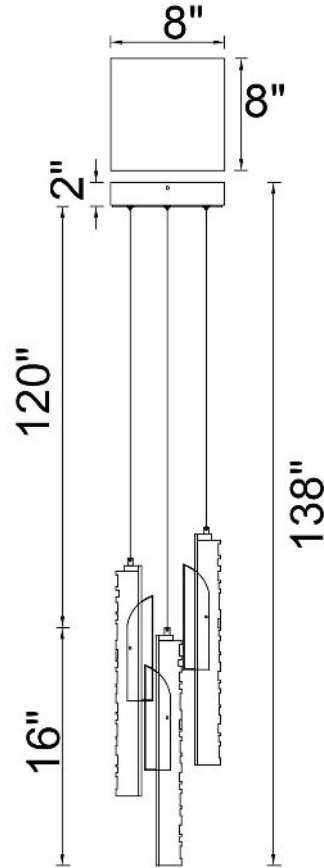

PROJECT: _____
 FIXTURE TYPE: _____
 LOCATION: _____
 CONTACT/PHONE: _____

Item	1586P8-3-624
Collection	VALIRA
Category	Chandelier
Finish	Brass
Glass	Clear
Crystal	-----
Acrylic	-----

Shade Color	-----
Min Assembled Height	18"
Max Assembled Height	138"
Width	8"
Length	8"
Extension Wall Mounts	-----
Input	120V AC,60HZ,AC

Lumens	1560
Light Source	Integrated LED
Bulb Info.	30W
Included	-----
Dimmable	Yes
Colour Temp	3000K
Weight	13.2 LBs

CWI Lighting
 2775 Broadway
 Buffalo, NY 14227
 USA

CWI Lighting
 140 Steelcase Rd. W.
 Markham ON. L3R 3J9
 Canada