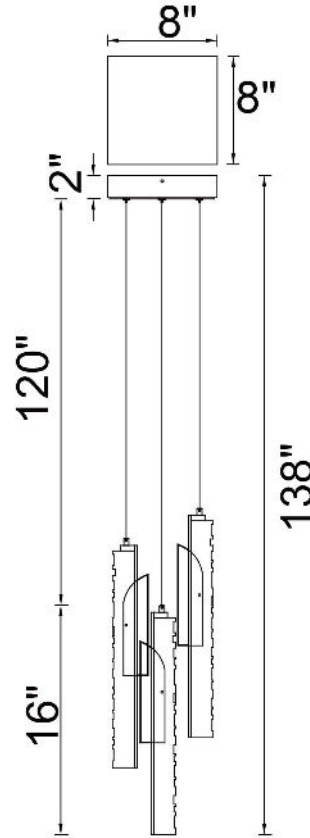

PROJECT: \_\_\_\_\_  
 FIXTURE TYPE: \_\_\_\_\_  
 LOCATION: \_\_\_\_\_  
 CONTACT/PHONE: \_\_\_\_\_

Item	1586P8-3-101
Collection	VALIRA
Category	Chandelier
Finish	Black
Glass	Clear
Crystal	-----
Acrylic	-----

Shade Color	-----
Min Assembled Height	18"
Max Assembled Height	138"
Width	8"
Length	8"
Extension Wall Mounts	-----
Input	120V AC,60HZ,AC

Lumens	1560
Light Source	Integrated LED
Bulb Info.	30W
Included	-----
Dimmable	Yes
Colour Temp	3000K
Weight	13.2 LBs