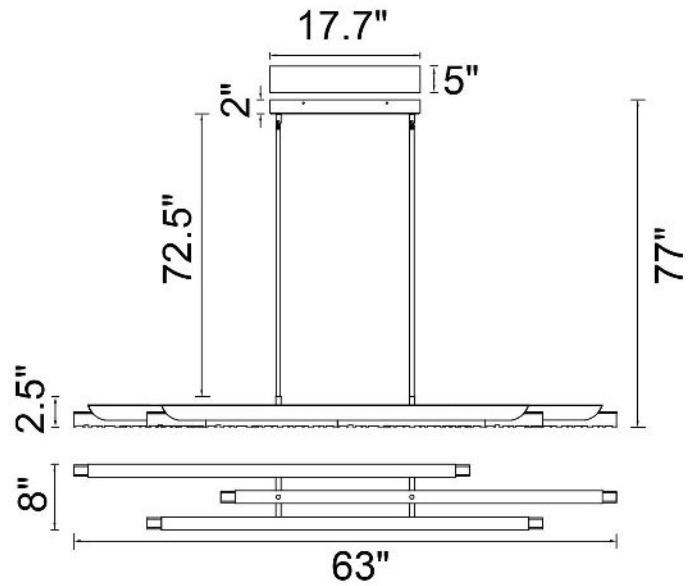

PROJECT: _____
 FIXTURE TYPE: _____
 LOCATION: _____
 CONTACT/PHONE: _____

| | |
|------------|---------------|
| Item | 1586P60-3-101 |
| Collection | VALIRA |
| Category | Chandelier |
| Finish | Black |
| Glass | Clear |
| Crystal | ----- |
| Acrylic | ----- |

| | |
|-----------------------|-----------------|
| Shade Color | ----- |
| Min Assembled Height | 4.5" |
| Max Assembled Height | 77" |
| Width | 63" |
| Length | 8" |
| Extension Wall Mounts | ----- |
| Input | 120V AC,60HZ,AC |

| | |
|--------------|----------------|
| Lumens | 4680 |
| Light Source | Integrated LED |
| Bulb Info. | 90W |
| Included | ----- |
| Dimmable | Yes |
| Colour Temp | 3000K |
| Weight | 48.4 LBs |

CWI Lighting
 2775 Broadway
 Buffalo, NY 14227
 USA