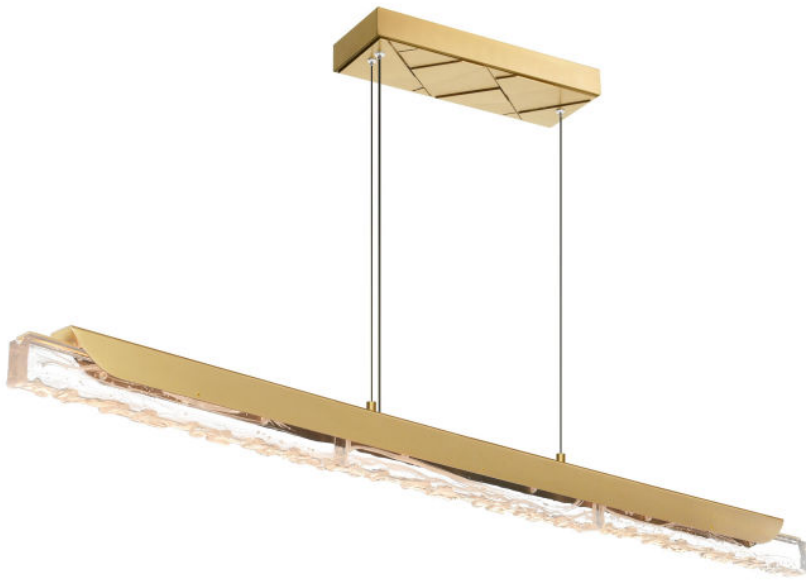

PROJECT: _____
 FIXTURE TYPE: _____
 LOCATION: _____
 CONTACT/PHONE: _____

Item	1586P48-624
Collection	VALIRA
Category	Chandelier
Finish	Brass
Glass	Clear
Crystal	-----
Acrylic	-----

Shade Color	-----
Min Assembled Height	4.5"
Max Assembled Height	124.5"
Width	47"
Length	5"
Extension Wall Mounts	-----
Input	120V AC,60HZ,AC

Lumens	1560
Light Source	Integrated LED
Bulb Info.	30W
Included	-----
Dimmable	Yes
Colour Temp	3000K
Weight	17.6 LBS

CWI Lighting
 2775 Broadway
 Buffalo, NY 14227
 USA

CWI Lighting
 140 Steelcase Rd. W.
 Markham ON. L3R 3J9
 Canada