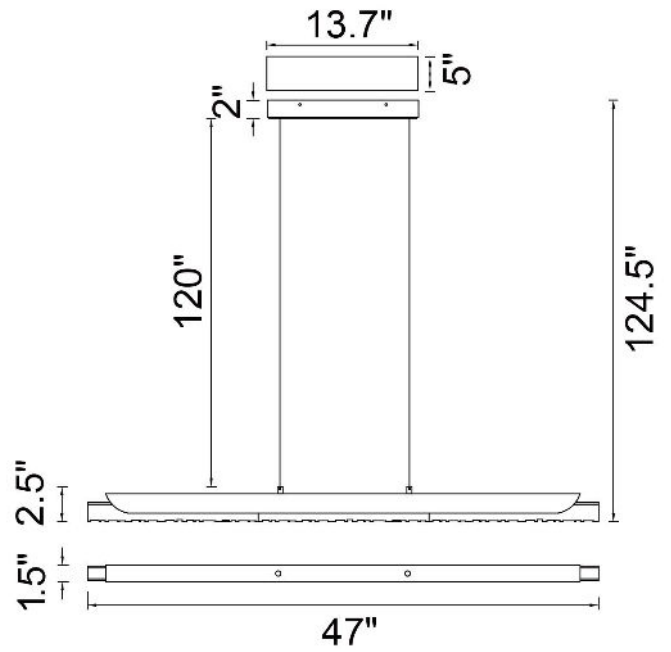

PROJECT: _____
 FIXTURE TYPE: _____
 LOCATION: _____
 CONTACT/PHONE: _____

Item	1586P48-624
Collection	VALIRA
Category	Chandelier
Finish	Brass
Glass	Clear
Crystal	-----
Acrylic	-----

Shade Color	-----
Min Assembled Height	4.5"
Max Assembled Height	124.5"
Width	47"
Length	5"
Extension Wall Mounts	-----
Input	120V AC,60HZ,AC

Lumens	1560
Light Source	Integrated LED
Bulb Info.	30W
Included	-----
Dimmable	Yes
Colour Temp	3000K
Weight	17.6 LBS

CWI Lighting
 2775 Broadway
 Buffalo, NY 14227
 USA

CWI Lighting
 140 Steelcase Rd. W.
 Markham ON. L3R 3J9
 Canada