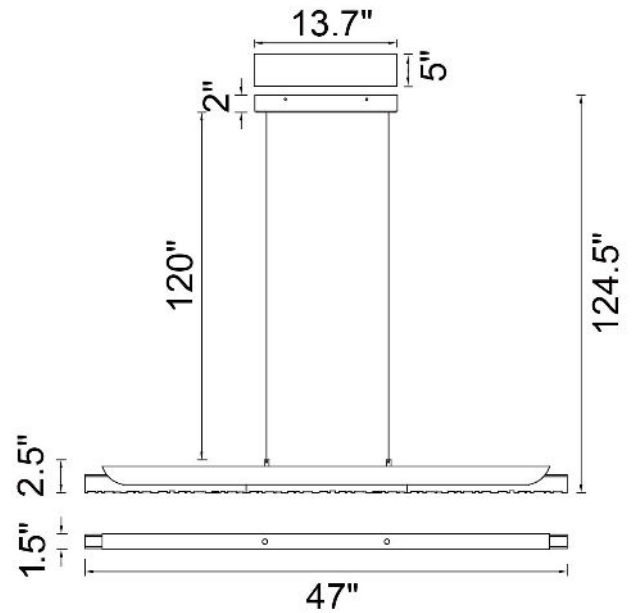

PROJECT: _____
 FIXTURE TYPE: _____
 LOCATION: _____
 CONTACT/PHONE: _____

Item	1586P48-101
Collection	VALIRA
Category	Chandelier
Finish	Black
Glass	Clear
Crystal	-----
Acrylic	-----

Shade Color	-----
Min Assembled Height	4.5"
Max Assembled Height	124.5"
Width	47"
Length	5"
Extension Wall Mounts	-----
Input	120V AC,60HZ,AC

Lumens	1560
Light Source	Integrated LED
Bulb Info.	30W
Included	-----
Dimmable	Yes
Colour Temp	3000K
Weight	17.6 LBS

CWI Lighting
 2775 Broadway
 Buffalo, NY 14227
 USA

CWI Lighting
 140 Steelcase Rd. W.
 Markham ON. L3R 3J9
 Canada