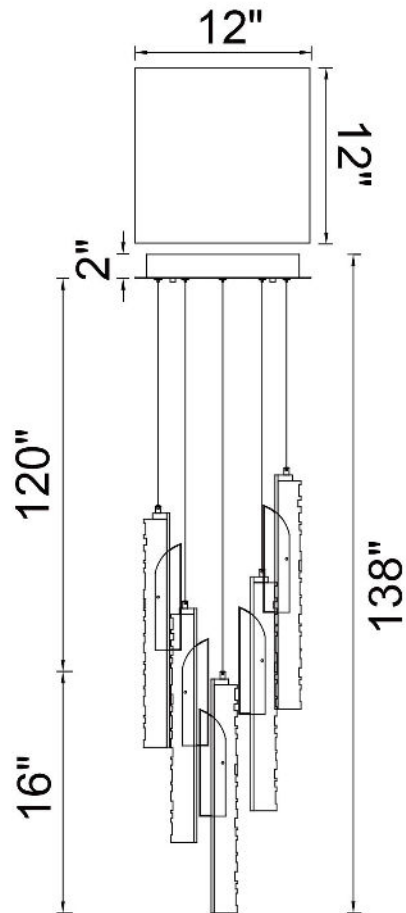

PROJECT: \_\_\_\_\_  
 FIXTURE TYPE: \_\_\_\_\_  
 LOCATION: \_\_\_\_\_  
 CONTACT/PHONE: \_\_\_\_\_

Item	1586W5-1-624
Collection	VALIRA
Category	Chandelier
Finish	Brass
Glass	Clear
Crystal	-----
Acrylic	-----

Shade Color	-----
Min Assembled Height	18"
Max Assembled Height	138"
Width	12"
Length	12"
Extension Wall Mounts	-----
Input	120V AC,60HZ,AC

Lumens	2600
Light Source	Integrated LED
Bulb Info.	50W
Included	-----
Dimmable	Yes
Colour Temp	3000K
Weight	24.2 LBS