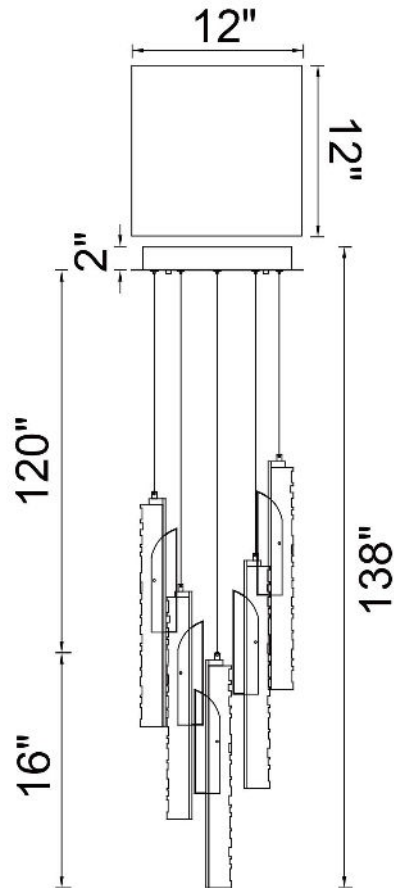

PROJECT: _____
 FIXTURE TYPE: _____
 LOCATION: _____
 CONTACT/PHONE: _____

Item	1586P12-5-101
Collection	VALIRA
Category	Chandelier
Finish	Black
Glass	Clear
Crystal	-----
Acrylic	-----

Shade Color	-----
Min Assembled Height	18"
Max Assembled Height	138"
Width	12"
Length	12"
Extension Wall Mounts	-----
Input	120V AC,60HZ,AC

Lumens	2600
Light Source	Integrated LED
Bulb Info.	50W
Included	-----
Dimmable	Yes
Colour Temp	3000K
Weight	24.2 LBs

CWI Lighting
 2775 Broadway
 Buffalo, NY 14227
 USA

CWI Lighting
 140 Steelcase Rd. W.
 Markham ON. L3R 3J9
 Canada