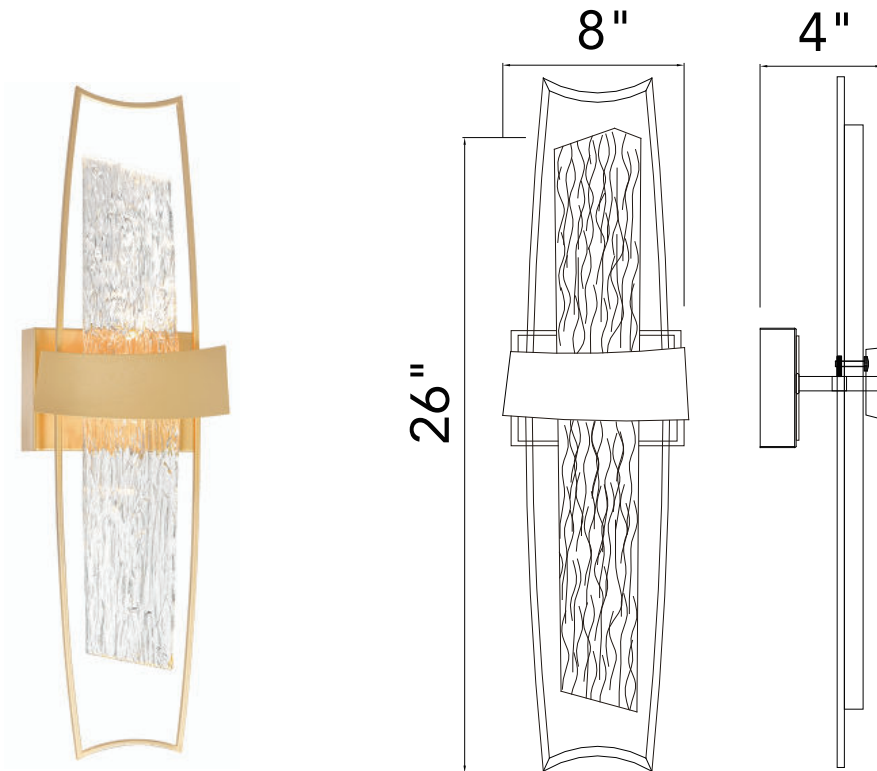

PROJECT: _____
 FIXTURE TYPE: _____
 LOCATION: _____
 CONTACT/PHONE: _____

Item	1246W8-602
Collection	GUADIANA
Category	Wall Sconce
Finish	Satin Gold
Glass	Clear
Crystal	-----
Acrylic	-----

Shade Color	-----
Min Assembled Height	26"
Max Assembled Height	26"
Width	8"
Length	-----
Extension Wall Mounts	4"
Input	120V AC,60HZ,AC

Lumens	520
Light Source	Integrated LED
Bulb Info.	10W
Included	Yes
Dimmable	Yes
Colour Temp	2700/3000/3500/4000/5000
Weight	4.4 Lbs

CWI Lighting
 2775 Broadway
 Buffalo, NY 14227
 USA

CWI Lighting
 140 Steelcase Rd. W.
 Markham ON. L3R 3J9
 Canada