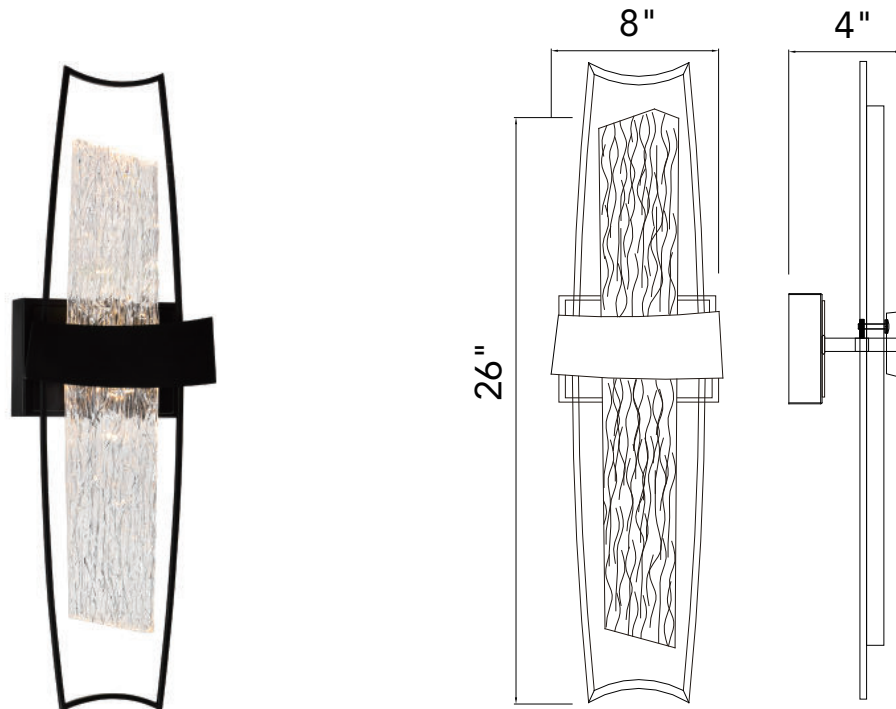

PROJECT: _____

FIXTURE TYPE: _____

LOCATION: _____

CONTACT/PHONE: _____

Item	1246W8-101
Collection	GUADIANA
Category	Wall Sconce
Finish	Black
Glass	Clear
Crystal	-----
Acrylic	-----

Shade Color	-----
Min Assembled Height	26"
Max Assembled Height	26"
Width	8"
Length	-----
Extension Wall Mounts	4"
Input	120V AC,60HZ,AC

Lumens	520
Light Source	Integrated LED
Bulb Info.	10W
Included	Yes
Dimmable	Yes
Colour Temp	2700/3000/3500/4000/5000
Weight	4.4 Lbs