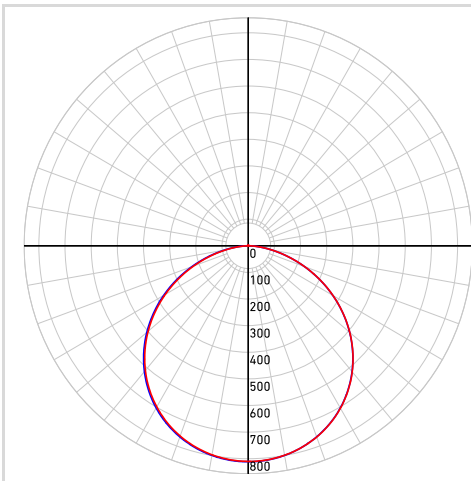

Our LED flush mounts incorporate Edge-Lit technology, eliminating hot spots or glare. Can be installed inside or outside and offer 5 switch-selectable CCT settings – 2700 K, 3000 K, 3500 K, 4000 K, and 5000 K.

PROJECT _____ **TYPE** _____

DATE _____ **QTY** _____

NOTES

LIGHT DISTRIBUTION

*Lumen output measured at 3000k

QUICK SPECS

Size	18"
Watts (W)	30
Delivered lumens*	2400
CRI	90
Voltage (v)	120/277/347
Beam angle (deg)	110
Mounting	Twist bracket
Lifespan (hrs)	50 000
Binning	3 SDCM
LED model	SMD 2835
Light direction	Bas
Color temperature	2700K,3000K,3500K,4000K,5000K