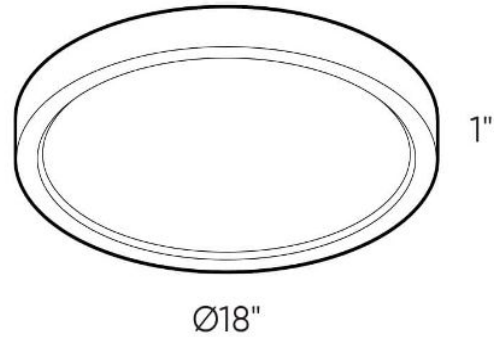

DALS LIGHTING

Canada
80, de la Seigneurie blvd., E.
Blainville, Quebec J7C 4N1

U.S.A.
4383, NW 124th Ave.,
Coral Springs, Florida 33065

877.430.1818
info@dals.com
dals.com

MODEL CFLEDR18-CC-V

NAME Delta

18" Round Flush Mount

PROJECT _____ **TYPE** _____

DATE _____ **QTY** _____

NOTES

LIGHT DISTRIBUTION

*Lumen output measured at 3000k

QUICK SPECS

Size	18"
Watts (W)	30
Delivered lumens*	2400
CRI	90
Voltage (v)	120/277/347
Beam angle (deg)	110
Mounting	Twist bracket
Lifespan (hrs)	50 000
Binning	3 SDCM
LED model	SMD 2835
Light direction	Bas
Color temperature	2700K,3000K,3500K,4000K,5000K