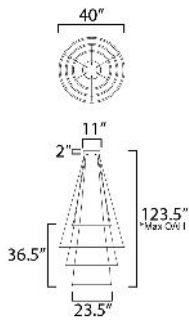

MEASUREMENTS

DIMENSION : 40" L x 40" W x 36.5" H
 MAX OAH : 123.5" OAH
 CANOPY : 11" W x 2" H x 11" L
 HANGING WEIGHT : 5.8 lb

LAMPING

INPUT VOLTAGE : 120-277V
 LUMENS : 11,200 Rated (7,000 Del.)
 BULB : 4 x 40W LED DC Integrated , 160W Total
 BULB INCLUDED : (Integrated)
 DIMMABLE : Triac CL
 CRI : 90 CRI
 COLOR_TEMP : 27-30-35-40-50K