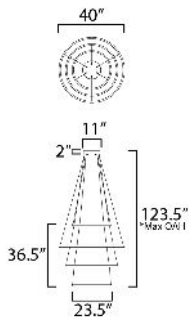

MEASUREMENTS

DIMENSION : 40" L x 40" W x 36.5" H
 MAX OAH : 123.5" OAH
 CANOPY : 11" W x 2" H x 11" L
 HANGING WEIGHT : 5.8 lb

LAMPING

INPUT VOLTAGE : 120-277V
 LUMENS : 11,200 Rated (7,000 Del.)
 BULB : 4 x 40W LED DC Integrated , 160W Total
 BULB INCLUDED : (Integrated)
 DIMMABLE : Triac CL
 CRI : 90 CRI
 COLOR_TEMP : : 27-30-35-40-50K

*max overall height:

FINISHES OPTION

-  Black (BK)
-  Brushed Aluminum (AL)
-  Gold (GLD)

MATERIAL

Aluminum

RATINGS

cETLus
 Dry Location

ADDITIONAL