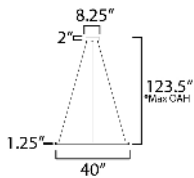

**MEASUREMENTS**

DIMENSION : 40" L x 40" W x 1.25" H  
 MAX OAH : 123.5" OAH  
 CANOPY : 8.25" W x 2" H x 8.25" L  
 HANGING WEIGHT : 2.8 lb

**LAMPING**

INPUT VOLTAGE : 120-277V  
 LUMENS : 2,940 Rated (1,600 Del.)  
 BULB : 1 x 42W LED DC Integrated , 42W Total  
 BULB INCLUDED : (Integrated)  
 DIMMABLE : Triac CL  
 CRI : 90 CRI  
 COLOR\_TEMP : : 27-30-35-40-50K

\*max overall height:

**FINISHES OPTION**

-  Black (BK)
-  Brushed Aluminum (AL)
-  Gold (GLD)

**MATERIAL**

Aluminum

**RATINGS**

cETLus  
 Dry Location

**ADDITIONAL**