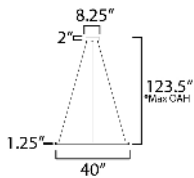

MEASUREMENTS

DIMENSION : 40" L x 40" W x 1.25" H
 MAX OAH : 123.5" OAH
 CANOPY : 8.25" W x 2" H x 8.25" L
 HANGING WEIGHT : 2.8 lb

LAMPING

INPUT VOLTAGE : 120-277V
 LUMENS : 2,940 Rated (1,600 Del.)
 BULB : 1 x 42W LED DC Integrated , 42W Total
 BULB INCLUDED : (Integrated)
 DIMMABLE : Triac CL
 CRI : 90 CRI
 COLOR_TEMP : : 27-30-35-40-50K

*max overall height:

FINISHES OPTION

-  Black (BK)
-  Brushed Aluminum (AL)
-  Gold (GLD)

MATERIAL

Aluminum

RATINGS

cETLus
 Dry Location

ADDITIONAL