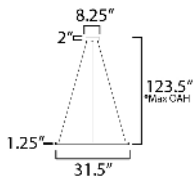

MEASUREMENTS

DIMENSION : 32" L x 32" W x 1.25" H
 MAX OAH : 123.5" OAH
 CANOPY : 8.25" W x 2" H x 8.25" L
 HANGING WEIGHT : 2 lb

LAMPING

INPUT VOLTAGE : 120-277V
 LUMENS : 2,450 Rated (1,400 Del.)
 BULB : 1 x 35W LED DC Integrated , 35W Total
 BULB INCLUDED : (Integrated)
 DIMMABLE : Triac CL
 CRI : 90 CRI
 COLOR_TEMP : : 27-30-35-40-50K

*max overall height:

FINISHES OPTION

-  Black (BK)
-  Brushed Aluminum (AL)
-  Gold (GLD)

MATERIAL

Aluminum

RATINGS

cETLus
 Dry Location

ADDITIONAL