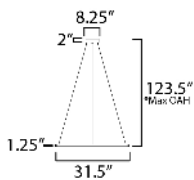

**MEASUREMENTS**

DIMENSION : 32" L x 32" W x 1.25" H  
 MAX OAH : 123.5" OAH  
 CANOPY : 8.25" W x 2" H x 8.25" L  
 HANGING WEIGHT : 2 lb

**LAMPING**

INPUT VOLTAGE : 120-277V  
 LUMENS : 2,450 Rated (1,400 Del.)  
 BULB : 1 x 35W LED DC Integrated , 35W Total  
 BULB INCLUDED : (Integrated)  
 DIMMABLE : Triac CL  
 CRI : 90 CRI  
 COLOR\_TEMP : : 27-30-35-40-50K

\*max overall height:

**FINISHES OPTION**

-  Black (BK)
-  Brushed Aluminum (AL)
-  Gold (GLD)

**MATERIAL**

Aluminum

**RATINGS**

cETLus  
 Dry Location

**ADDITIONAL**