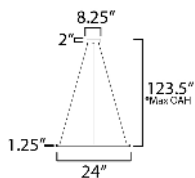

MEASUREMENTS

DIMENSION : 24" L x 24" W x 1.25" H
 MAX OAH : 123.5" OAH
 CANOPY : 8.25" W x 2" H x 8.25" L
 HANGING WEIGHT : 1.5 lb

LAMPING

INPUT VOLTAGE : 120-277V
 LUMENS : 1,890 Rated (1,100 Del.)
 BULB : 1 x 27W LED DC Integrated , 27W Total
 BULB INCLUDED : (Integrated)
 DIMMABLE : Triac CL
 CRI : 90 CRI
 COLOR_TEMP : 27-30-35-40-50K

*max overall height:

FINISHES OPTION

-  Black (BK)
-  Brushed Aluminum (AL)
-  Gold (GLD)

MATERIAL

Aluminum

RATINGS

cETLus
 Dry Location

ADDITIONAL