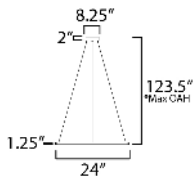

MEASUREMENTS

DIMENSION : 24" L x 24" W x 1.25" H
 MAX OAH : 123.5" OAH
 CANOPY : 8.25" W x 2" H x 8.25" L
 HANGING WEIGHT : 1.5 lb

LAMPING

INPUT VOLTAGE : 120-277V
 LUMENS : 1,890 Rated (1,100 Del.)
 BULB : 1 x 27W LED DC Integrated , 27W Total
 BULB INCLUDED : (Integrated)
 DIMMABLE : Triac CL
 CRI : 90 CRI
 COLOR_TEMP : 27-30-35-40-50K

*max overall height:

FINISHES OPTION

-  Black (BK)
-  Brushed Aluminum (AL)
-  Gold (GLD)

MATERIAL

Aluminum

RATINGS

cETLus
 Dry Location

ADDITIONAL