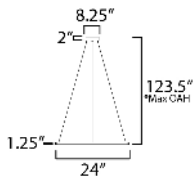

MEASUREMENTS

DIMENSION : 24" L x 24" W x 1.25" H
 MAX OAH : 123.5" OAH
 CANOPY : 8.25" W x 2" H x 8.25" L
 HANGING WEIGHT : 1.5 lb

LAMPING

INPUT VOLTAGE : 120-277V
 LUMENS : 1,890 Rated (1,100 Del.)
 BULB : 1 x 27W LED DC Integrated , 27W Total
 BULB INCLUDED : (Integrated)
 DIMMABLE : Triac CL
 CRI : 90 CRI
 COLOR_TEMP : : 27-30-35-40-50K

*max overall height:

FINISHES OPTION

-  Black (BK)
-  Brushed Aluminum (AL)
-  Gold (GLD)

MATERIAL

Aluminum

RATINGS

cETLus
 Dry Location

ADDITIONAL