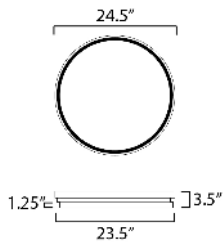

**MEASUREMENTS**

DIMENSION : 24" L x 24" W x 1.25" H  
 CANOPY : 24" W x 1.5" H x 24" L  
 HANGING WEIGHT : 4 lb

**LAMPING**

INPUT VOLTAGE : 120-277V  
 LUMENS : 1,890 Rated (1,100 Del.)  
 BULB : 1 x 27W LED DC Integrated , 27W Total  
 BULB INCLUDED : (Integrated)  
 DIMMABLE : Triac CL  
 CRI : 90 CRI  
 COLOR\_TEMP : 27-30-35-40-50K