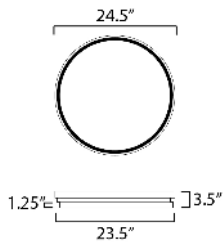

MEASUREMENTS

DIMENSION : 24" L x 24" W x 1.25" H
 CANOPY : 24" W x 1.5" H x 24" L
 HANGING WEIGHT : 4 lb

LAMPING

INPUT VOLTAGE : 120-277V
 LUMENS : 1,890 Rated (1,100 Del.)
 BULB : 1 x 27W LED DC Integrated , 27W Total
 BULB INCLUDED : (Integrated)
 DIMMABLE : Triac CL
 CRI : 90 CRI
 COLOR_TEMP : 27-30-35-40-50K