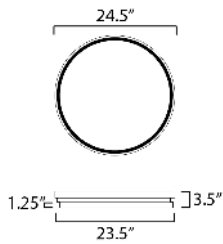

**MEASUREMENTS**

DIMENSION : 24" L x 24" W x 1.25" H  
 CANOPY : 24" W x 1.5" H x 24" L  
 HANGING WEIGHT : 4 lb

**LAMPING**

INPUT VOLTAGE : 120-277V  
 LUMENS : 1,890 Rated (1,100 Del.)  
 BULB : 1 x 27W LED DC Integrated , 27W Total  
 BULB INCLUDED : (Integrated)  
 DIMMABLE : Triac CL  
 CRI : 90 CRI  
 COLOR\_TEMP : 27-30-35-40-50K