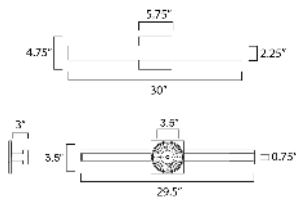

PRODUCT DESCRIPTION

A straight line profile of aluminum casts lights along the length of the profile in both directions with adjustable color temperatures. Simply toggle between the 5 settings: 2700-3000-3500-4000-500K to suit the space where it is installed. Available in outdoor configurations in powder coat finishes including: Matte White, Black, Architectural Bronze, and Satin Aluminum. A variation of the sconce is plated in Satin Brass and Polished Chrome suitable for interior spaces such as above bath vanities.

MEASUREMENTS

DIMENSION : 30" L 4.75" H x 3" Ext
 BACK PLATE : 4.75" W x 5.75" H x 15" HCO
 HANGING WEIGHT : 3.52 lb

LAMPING

INPUT VOLTAGE : 120V
 LUMENS : 2,100 Rated (1,550 Del.)
 BULB : 2 x 15W LED AC Integrated , 30W Total
 BULB INCLUDED : (Integrated)
 CRI : 90 CRI
 COLOR_TEMP : 27-30-35-40-50K
 LIGHTING_DIRECTION : Indirect