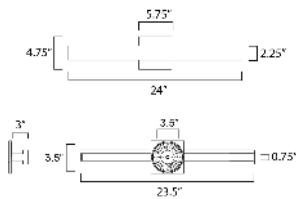

Alumilux Sidelux - Bath Vanity | E42662-SBR

Job Name: _____ Job Type: _____ Quantity: _____ Comments: _____

PRODUCT DESCRIPTION

A straight line profile of aluminum casts lights along the length of the profile in both directions with adjustable color temperatures. Simply toggle between the 5 settings: 2700-3000-3500-4000-500K to suit the space where it is installed. Available in outdoor configurations in powder coat finishes including: Matte White, Black, Architectural Bronze, and Satin Aluminum. A variation of the sconce is plated in Satin Brass and Polished Chrome suitable for interior spaces such as above bath vanities.

MEASUREMENTS

DIMENSION : 24" L 4.75" H x 3" Ext
 BACK PLATE : 4.75" W x 5.75" H x 12" HCO
 HANGING WEIGHT : 3.08 lb

LAMPING

INPUT VOLTAGE : 120V
 LUMENS : 1,680 Rated (1,220 Del.)
 BULB : 2 x 12W LED AC Integrated , 24W Total
 BULB INCLUDED : (Integrated)
 CRI : 90 CRI
 COLOR_TEMP : 27-30-35-40-50K
 LIGHTING_DIRECTION : Indirect