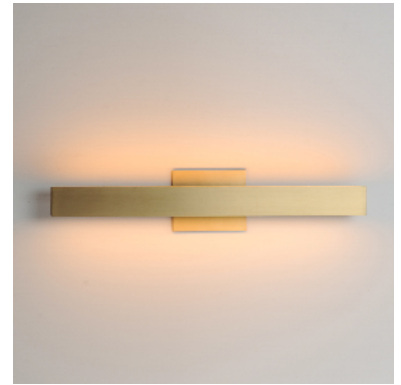

Alumilux Sidelux - Bath Vanity | E42662-SBR

Job Name: _____ Job Type: _____ Quantity: _____ Comments: _____

PRODUCT DESCRIPTION

A straight line profile of aluminum casts lights along the length of the profile in both directions with adjustable color temperatures. Simply toggle between the 5 settings: 2700-3000-3500-4000-500K to suit the space where it is installed. Available in outdoor configurations in powder coat finishes including: Matte White, Black, Architectural Bronze, and Satin Aluminum. A variation of the sconce is plated in Satin Brass and Polished Chrome suitable for interior spaces such as above bath vanities.

MEASUREMENTS

DIMENSION : 24" L 4.75" H x 3" Ext
 BACK PLATE : 4.75" W x 5.75" H x 12" HCO
 HANGING WEIGHT : 3.08 lb

LAMPING

INPUT VOLTAGE : 120V
 LUMENS : 1,680 Rated (1,220 Del.)
 BULB : 2 x 12W LED AC Integrated , 24W Total
 BULB INCLUDED : (Integrated)
 CRI : 90 CRI
 COLOR_TEMP : 27-30-35-40-50K
 LIGHTING_DIRECTION : Indirect

FINISHES OPTION

-  Polished Chrome (PC)
-  Satin Brass (SBR)

MATERIAL

Aluminum, PC

RATINGS

cETLus
 Damp Location
 CA Title 24
 ADA

ADDITIONAL

INSTALL UP/DOWN: Vertical/Horizo
 RATED LIFE 35000 Hours
 OPERATING TEMPERATURE:
 -20°C (-4°F), 40°C (104°F)