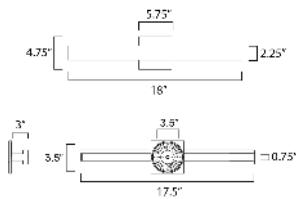

PRODUCT DESCRIPTION

A straight line profile of aluminum casts lights along the length of the profile in both directions with adjustable color temperatures. Simply toggle between the 5 settings: 2700-3000-3500-4000-500K to suit the space where it is installed. Available in outdoor configurations in powder coat finishes including: Matte White, Black, Architectural Bronze, and Satin Aluminum. A variation of the sconce is plated in Satin Brass and Polished Chrome suitable for interior spaces such as above bath vanities.

MEASUREMENTS

DIMENSION : 18" L 4.75" H x 3" Ext
 BACK PLATE : 4.75" W x 5.75" H x 9" HCO
 HANGING WEIGHT : 1.76 lb

LAMPING

INPUT VOLTAGE : 120V
 LUMENS : 1,260 Rated (820 Del.)
 BULB : 2 x 9W LED AC Integrated , 18W Total
 BULB INCLUDED : (Integrated)
 CRI : 90 CRI
 COLOR_TEMP : 27-30-35-40-50K
 LIGHTING_DIRECTION : Indirect